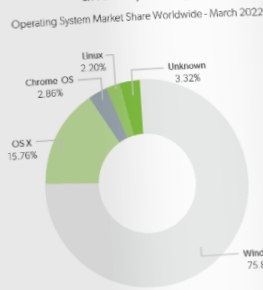

Desktop OS Market Share and Popularity