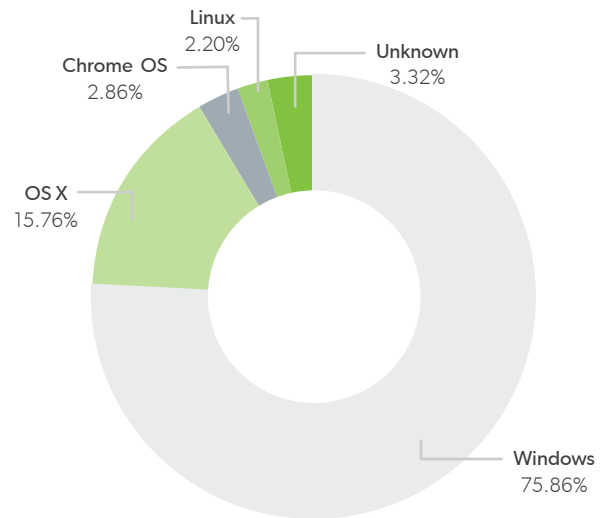

TEST COVERAGE GUIDE

BROWSER CALENDAR 2022

	January	February	March	April	May	June	July
Chrome	97	98 99 Beta	99 100	101	102	103	104
Firefox	96	97	98	99	100 101	102	103
Safari		15.3	15.4 Beta	15.4			
Edge	88		89	90	91		92
Desktop OS		MacOS Big Sur 11.5.4 MacOS Monterey 12.2.1 MacOS Catalina 10.15.7					

update
picture

GLOBAL WEB INDEX

Desktop Browser Popularity and Market Share

Browser Market Share Worldwide - March 2022

Desktop OS Market Share and Popularity

Operating System Market Share Worldwide - March 2022