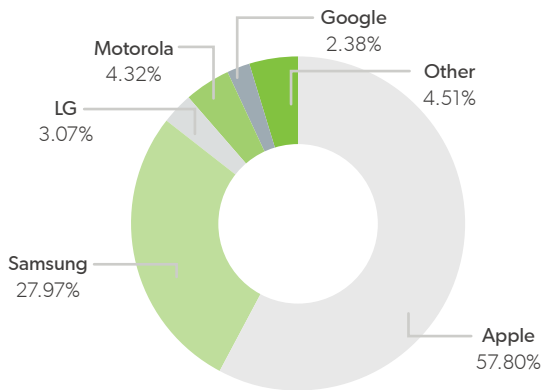

MOBILE MARKET SHARE BY COUNTRY

United States