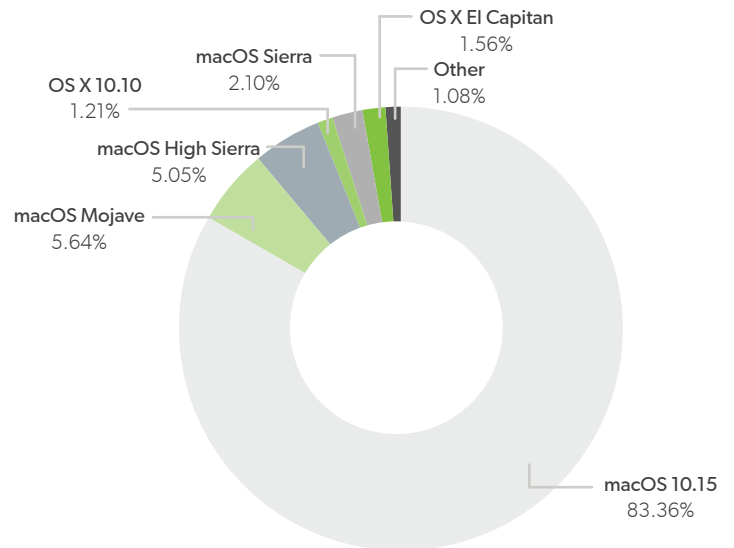

MacOS Families Market Share and Popularity Breakdown

Desktop macOS Version Market Share Worldwide - March 2022

Source: gs.statcounter.com/browser-market-share