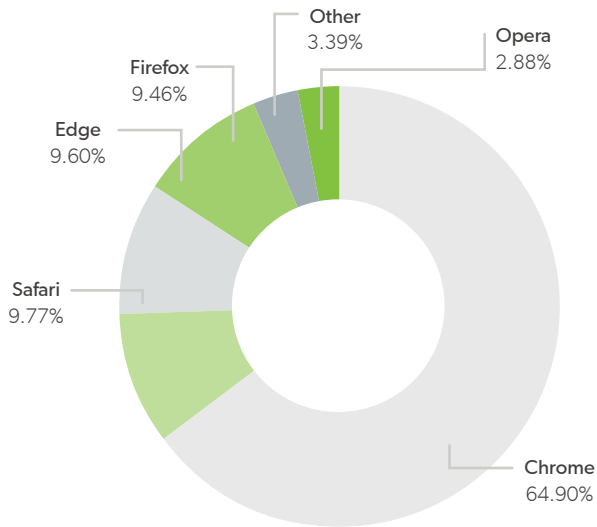

TEST COVERAGE GUIDE

BROWSER CALENDAR 2022

	January	February	March	April	May	June	July
Chrome	97	98 99 Beta	99 100	101	102	103	104
Firefox	96	97	98	99	100 101	102	103
Safari		15.3	15.4 Beta	15.4			
Edge	88		89	90	91		92
Desktop OS		MacOS Big Sur 11.5.4 MacOS Monterey 12.2.1 MacOS Catalina 10.15.7					

update
picture

GLOBAL WEB INDEX

Desktop Browser Popularity and Market Share

Browser Market Share Worldwide - March 2022

Desktop OS Market Share and Popularity

Operating System Market Share Worldwide - March 2022