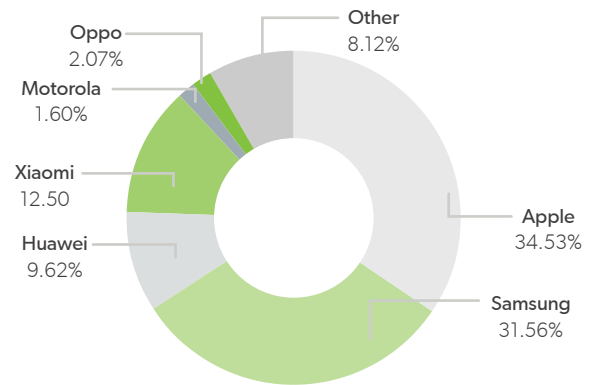

MOBILE MARKET SHARE BY COUNTRY

Europe