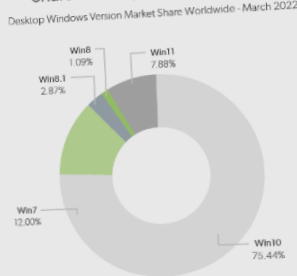

Windows OS Families Market Share and Popularity Breakdown