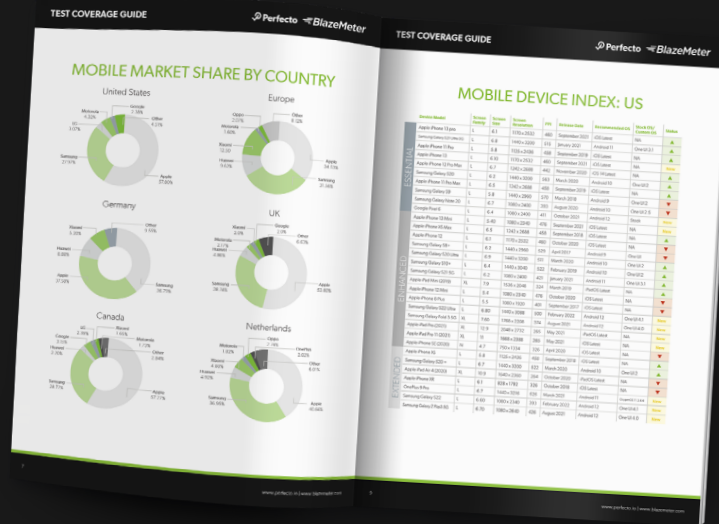

MOBILE COVERAGE RECOMMENDATIONS

Select your target country and assess coverage by device as divided into three groups — Essential, Enhanced, and Extended. Cross-reference this list with your own data and risk assessment to determine coverage gaps and opportunities.

Terms & Symbols to Know

Essential: Must test for minimal coverage. Includes top 10 most-used devices.

Enhanced: Expand for reduced risk. Includes top 25 devices, including legacy and trending devices and different screen sizes.

Extended: For maximum coverage, least risk. Includes top 32 devices, with niche, legacy, and brand new devices to represent the long tail.

Up Arrow, Down Arrow, Equal Sign: Indicates usage changes since last quarter.

New: Devices that are new to the index or are reference devices running the latest OS.

Note: The Mobile Device Coverage Index is an objective reflection of selected markets based on mobile device usage of specific operating system versions. Some of the device and operating system combinations that are recommended in this report may no longer be available from OEMs or wireless network providers due to market dynamics